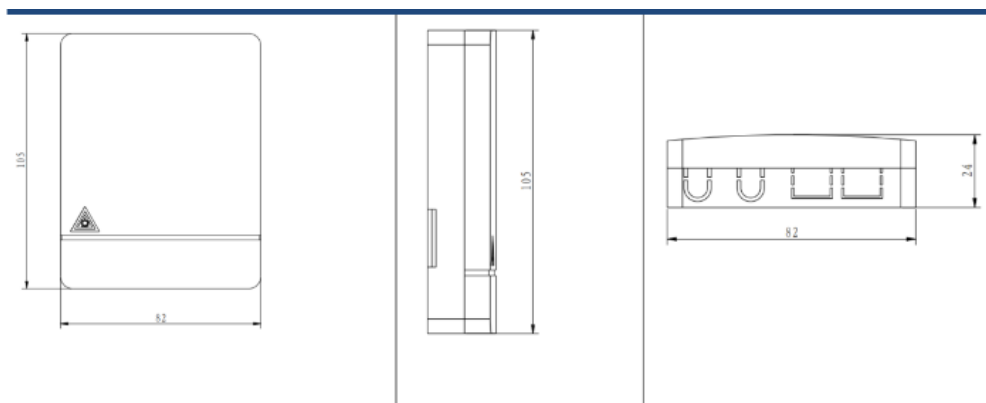

Features

- The body is made of high quality engineering plastic with good strength
- With double-page design, the box can be installed and maintained easily,
- The bottom is provided with knock-out holes, which can accommodate up to two core optical fibers
- SC adaptor assemble available.

Technical index

Model No.	YDB-02C	Color	White
Capacity	2 cores	Material	PC+ABS
Dimension(L*W*DMM)	105*82*24	Flame retardant performance	Non-flame retardant

The dimension diagram:(mm)

Pictures for reference:

Package Information:

- Plastic bag size: 120*120mm
- Inner box with single corrugated size: 250*220*90mm
- Carton with double corrugated size: 455*265*465mm(200PCS/Box)
- Weight per carton: 18KG