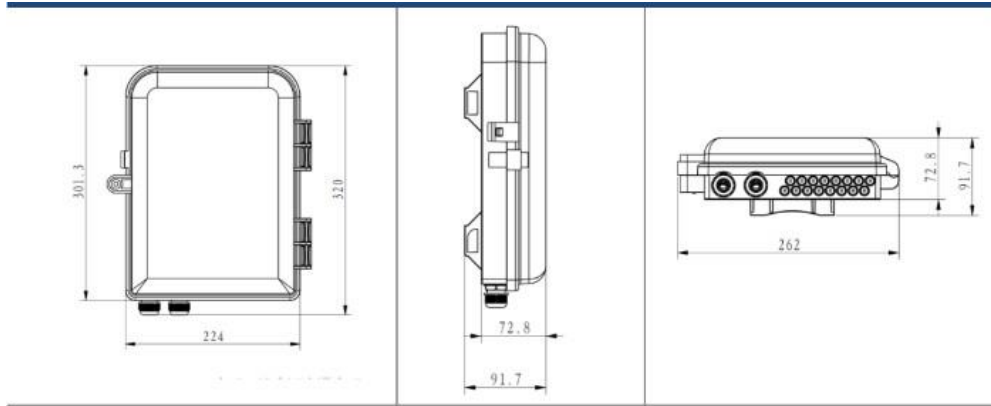

### Features

- The body is made of high quality engineering plastic with good strength
- With safe special-shaped lock, the box can be opened easily and has good water-proof performance, suitable for indoor and outdoor natural environments
- With the independent rubber sealing plug for drop cable, better waterproof performance
- The drop leaf can be installed 2 pcs of 1\*8 Module Type Splitter

### Technical index

Model No.	YTDB-16I-2	Color	White
Capacity	16 cores	Material	PC+ABS
Dimension(L*W*DMM)	320*262*92	Flame retardant performance	Non-flame retardant
Protection Level	IP55	Splitter	Can be with 2x1:8 Module Type Splitter

# Yixing Terminal Distribution Box

The dimension diagram:(mm)

Pictures for reference:

**Package Information:**

- Plastic bag size: 500\*410mm
- Inner box with single corrugated size: 330\*275\*105mm
- Carton with double corrugated size: 505\*345\*565mm(10PCS/Box)
- Weight per carton: 15KG