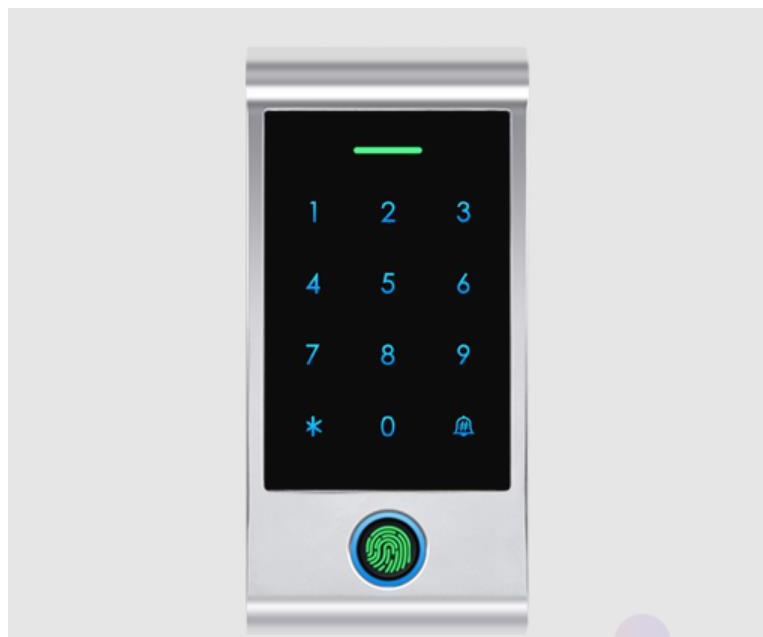

VIV-HF6 WIFI Smart Access Controller

The VIV-HF6 WIFI is a WiFi-enabled waterproof access controller with a touch keypad, fingerprint reader, and RFID support. Integrated with Tuya, it supports up to 500 mobile users and 10,000 local users (fingerprint, card, or PIN). Compatible with both iOS and Android, it offers smart, secure access control for various applications.

Features

- *Capacitive Fingerprint Sensor, touch keypad*
- *Waterproof, conforms to IP66*
- *Metal housing, anti-vandal*
- *Card type: EM Card or EM+Mifare Card*
- *iOS and Android available*
- *Support checking Opening Record*
- *Remotely Access (Support 3G/4G/5G)*
- *Multiple Access Modes: Smartphone, Fingerprint, Card, PIN*
- *Doorbell Call Notice*