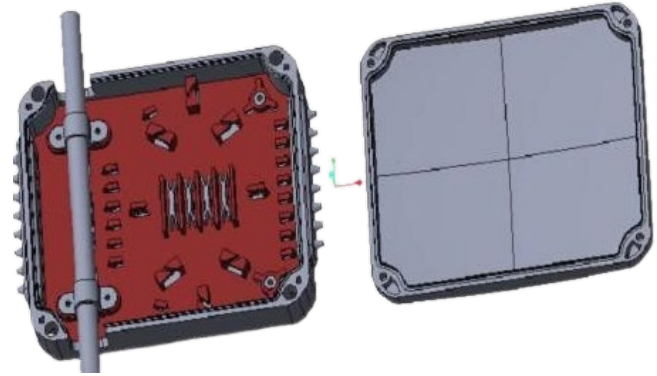

Model No.: YRB-HH01

Overview

YRB-HH01 Wall mounting optical riser box for installation on the building floors. Beautiful appearance.

Accommodating patching of fiber links and splicing. Compact structure, good dustproof property.

Technical Index

Model No.	YRB-HH01	Color	Grey
Material	ABS+PC	Protection Level	IP65
Dimension(MM)	181(H)*140 (W)*40(D)	Drop cables capacity	16
Working Temperature		-25°C~+65°C	

Technical Draw

Packing

Name	Picture	Quantity	Material
Cover		1	PC+ABS
Box		1	PC+ABS
Midplane		1	PC+ABS
Sheet metal parts		2	Electroplating zinc
Screws and nuts		1 set	Stainless Steel 201
Rubber parts1		1	Rubber
Rubber parts2		1	Rubber
Rubber parts3		2	Rubber