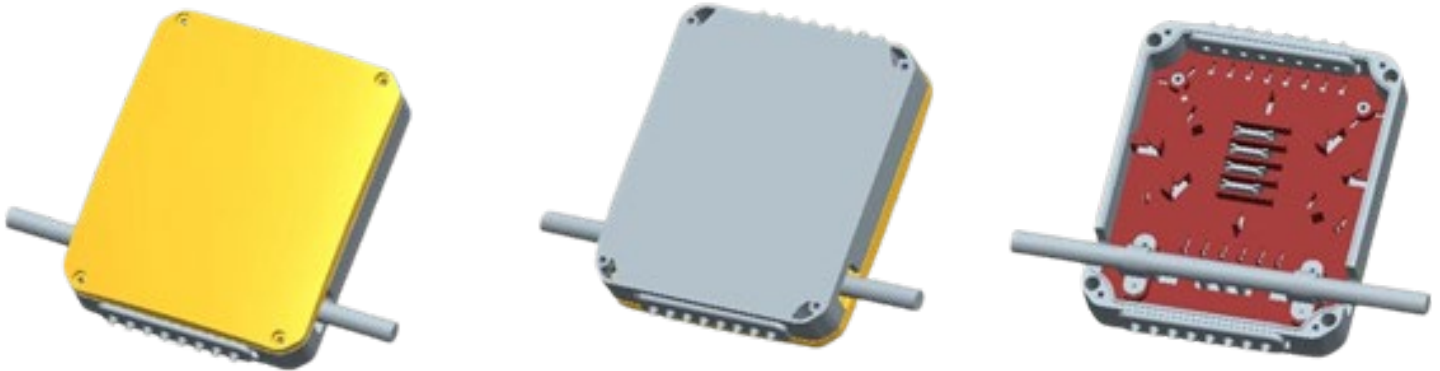

Model No.: YRB-HH01

Overview

YRB-HH01 Wall mounting optical riser box for installation on the building floors. Beautiful appearance.

Accommodating patching of fiber links and splicing. Compact structure, good dustproof property.

Technical Index

Model No.	YRB-HH01	Color	Grey
Material	ABS+PC	Protection Level	IP65
Dimension(MM)	181(H)*140 (W)*40(D)	Drop cables capacity	16
Working Temperature		-25°C~+65°C	

Technical Draw

Packing

Name	Picture	Quantity	Material
Cover		1	PC+ABS
Box		1	PC+ABS
Midplane		1	PC+ABS
Sheet metal parts		2	Electroplating zinc
Screws and nuts		1 set	Stainless Steel 201
Rubber parts1		1	Rubber
Rubber parts2		1	Rubber
Rubber parts3		2	Rubber