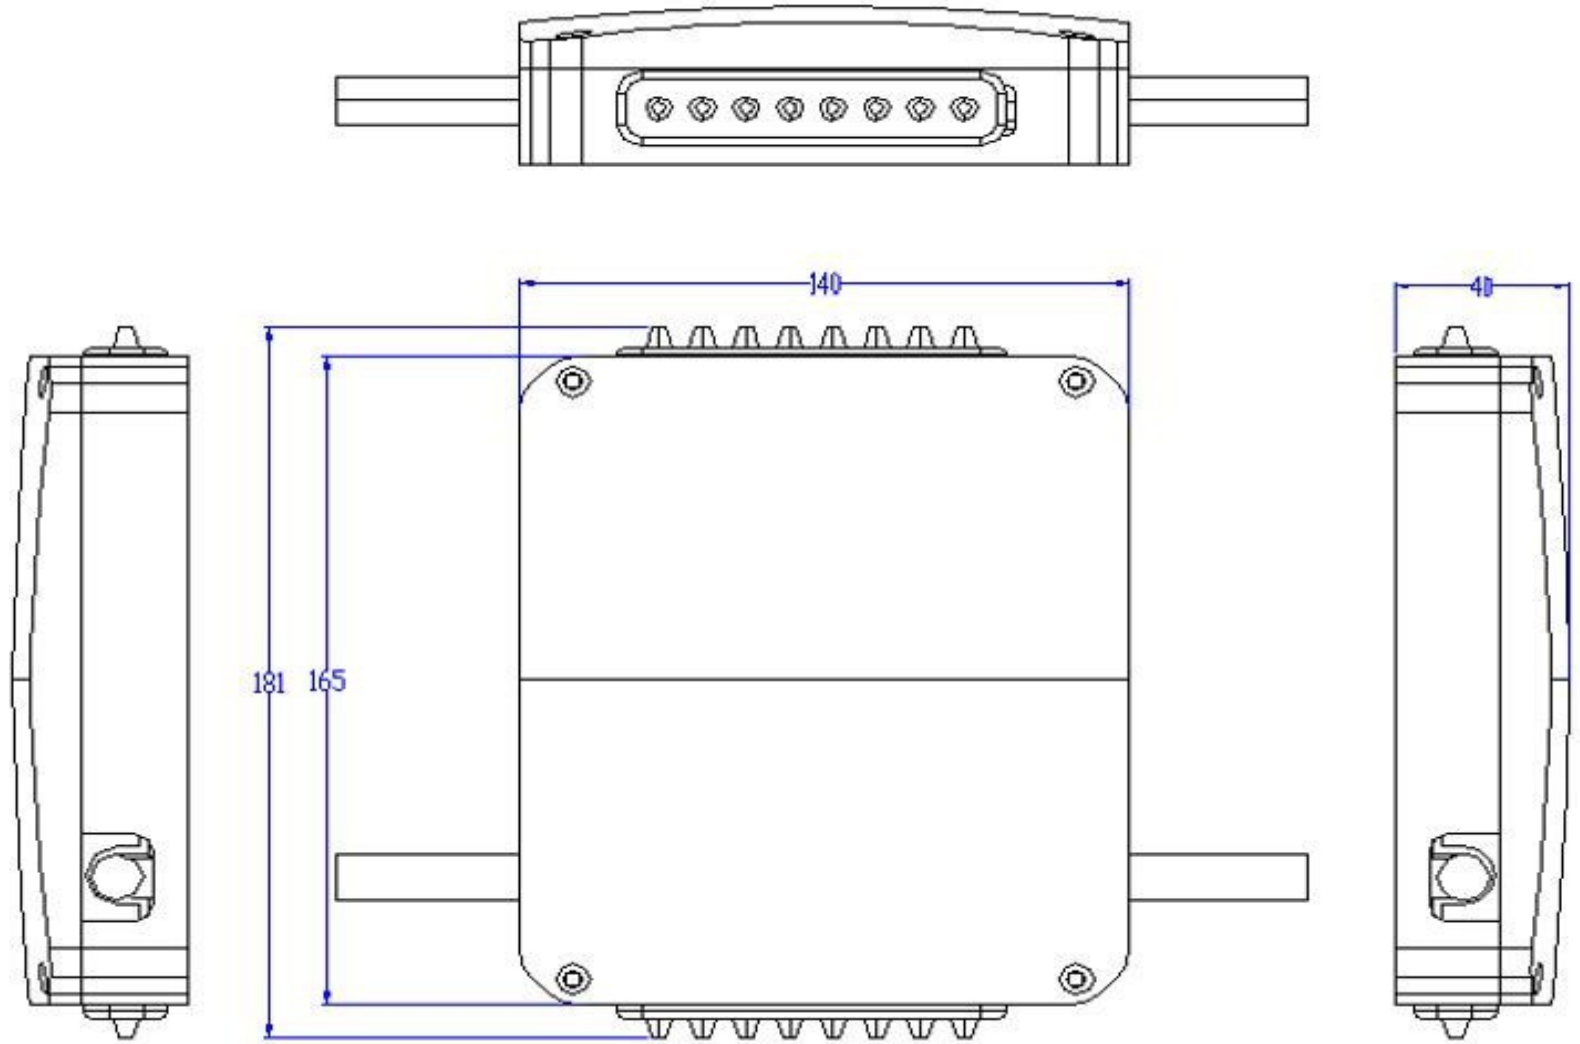

Model No.: YRB-HH01

Overview

YRB-HH01 Wall mounting optical riser box for installation on the building floors. Beautiful appearance.

Accommodating patching of fiber links and splicing. Compact structure, good dustproof property.

Technical Index

Model No.	YRB-HH01	Color	Grey
Material	ABS+PC	Protection Level	IP65
Dimension(MM)	181(H)*140 (W)*40(D)	Drop cables capacity	16
Working Temperature		-25°C~+65°C	

Technical Draw

Packing

Name	Picture	Quantity	Material
Cover		1	PC+ABS
Box		1	PC+ABS
Midplane		1	PC+ABS
Sheet metal parts		2	Electroplating zinc
Screws and nuts		1 set	Stainless Steel 201
Rubber parts1		1	Rubber
Rubber parts2		1	Rubber
Rubber parts3		2	Rubber