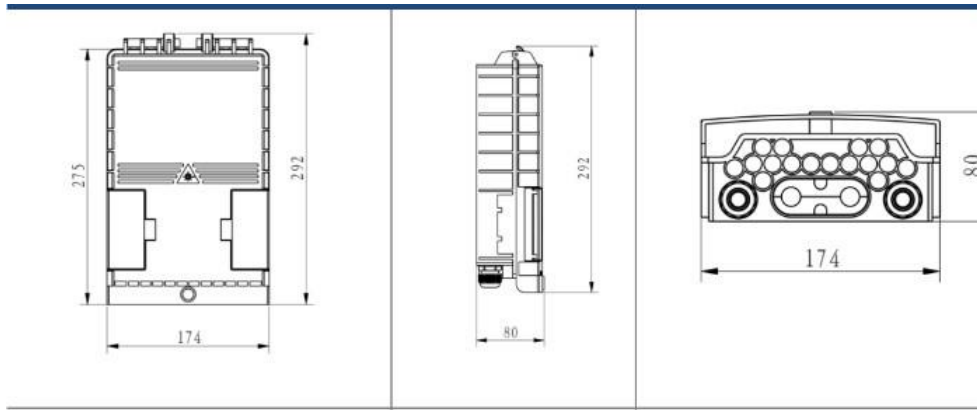

### Features

- The body is made of high quality engineering plastic with good strength
- With safe special-shaped lock, the box can be opened easily and has good water-proof performance, suitable for indoor and outdoor natural environments
- With double-page design, the box can be installed and maintained easily, the fusion and termination are completely separated
- The drop leaf can be installed 2 pcs of 1\*8 tube splitter

### Technical index

Model No.	YTDB-16O-1	Color	White
Capacity	16 cores	Material	PC+ABS
Dimension(L*W*DMM)	174*292*80	Flame retardant performance	Non-flame retardant
Protection Level	IP65	Splitter	Can be with 2x1:8 tube splitter

# Yixing Terminal Distribution Box

The dimension diagram:(mm)

Pictures for reference:

### Package Information:

- Plastic bag size: 500\*410mm
- Inner box with single corrugated size: 300\*190\*115mm
- Carton with double corrugated size: 580\*310\*590mm(15PCS/Box)
- Weight per carton: 20KG